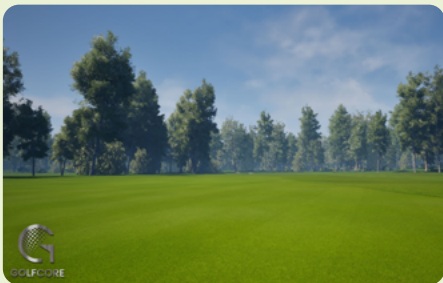

WELCOME TO THE FUTURE OF VIRTUAL GOLF

Built from the ground up in Unreal Engine, our next-gen golf simulation game redefines realism, precision, and immersion. Every swing, every lie, every blade of grass –crafted with stunning visual fidelity and powered by advanced physics for a true-to-life experience.

Whether you're training, competing, or just teeing off with friends, our game transforms your golf simulator into a world-class digital course. Real-time shot tracking, dynamic weather, and meticulously recreated environments bring the thrill of the game indoors like never before.

This isn't just another golf game. This is golf – elevated!