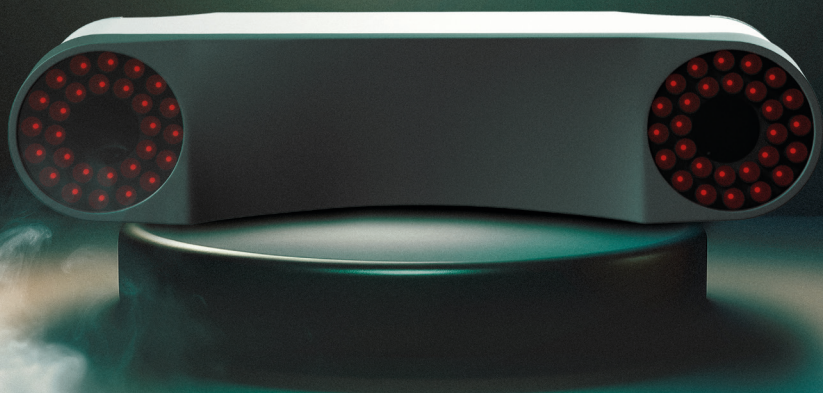

INNOVATION IN EVERY SWING

PROTEE

A REVOLUTIONARY GOLF LAUNCH MONITOR

The **ProTee VX** redefines indoor golf with precision and performance. Engineered with high-speed cameras and Artificial Intelligence, it delivers stunning ball, club, and impact data for an unparalleled swing analysis.

Its customizable ProTee Labs interface and seamless compatibility with top golf simulation software provides a personalized experience for golfers of all levels. With easy setup and unmatched value, the ProTee VX is the ultimate solution for year-round golf improvement.

• SWING CAMERAS

Compatible with any USB driverless camera, so you can choose the one that suits you best.

• DATA POINTS

Ball Data Measured: ball speed, total spin, spin axis, back spin, side spin, launch direction, launch angle.