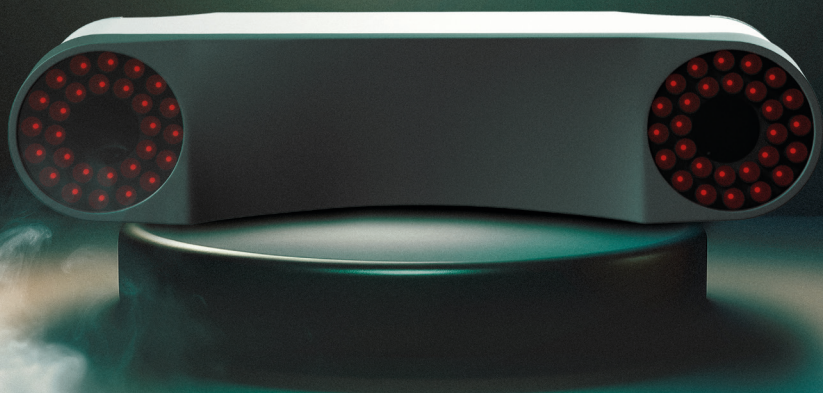

INNOVATION IN EVERY SWING

PROTEE